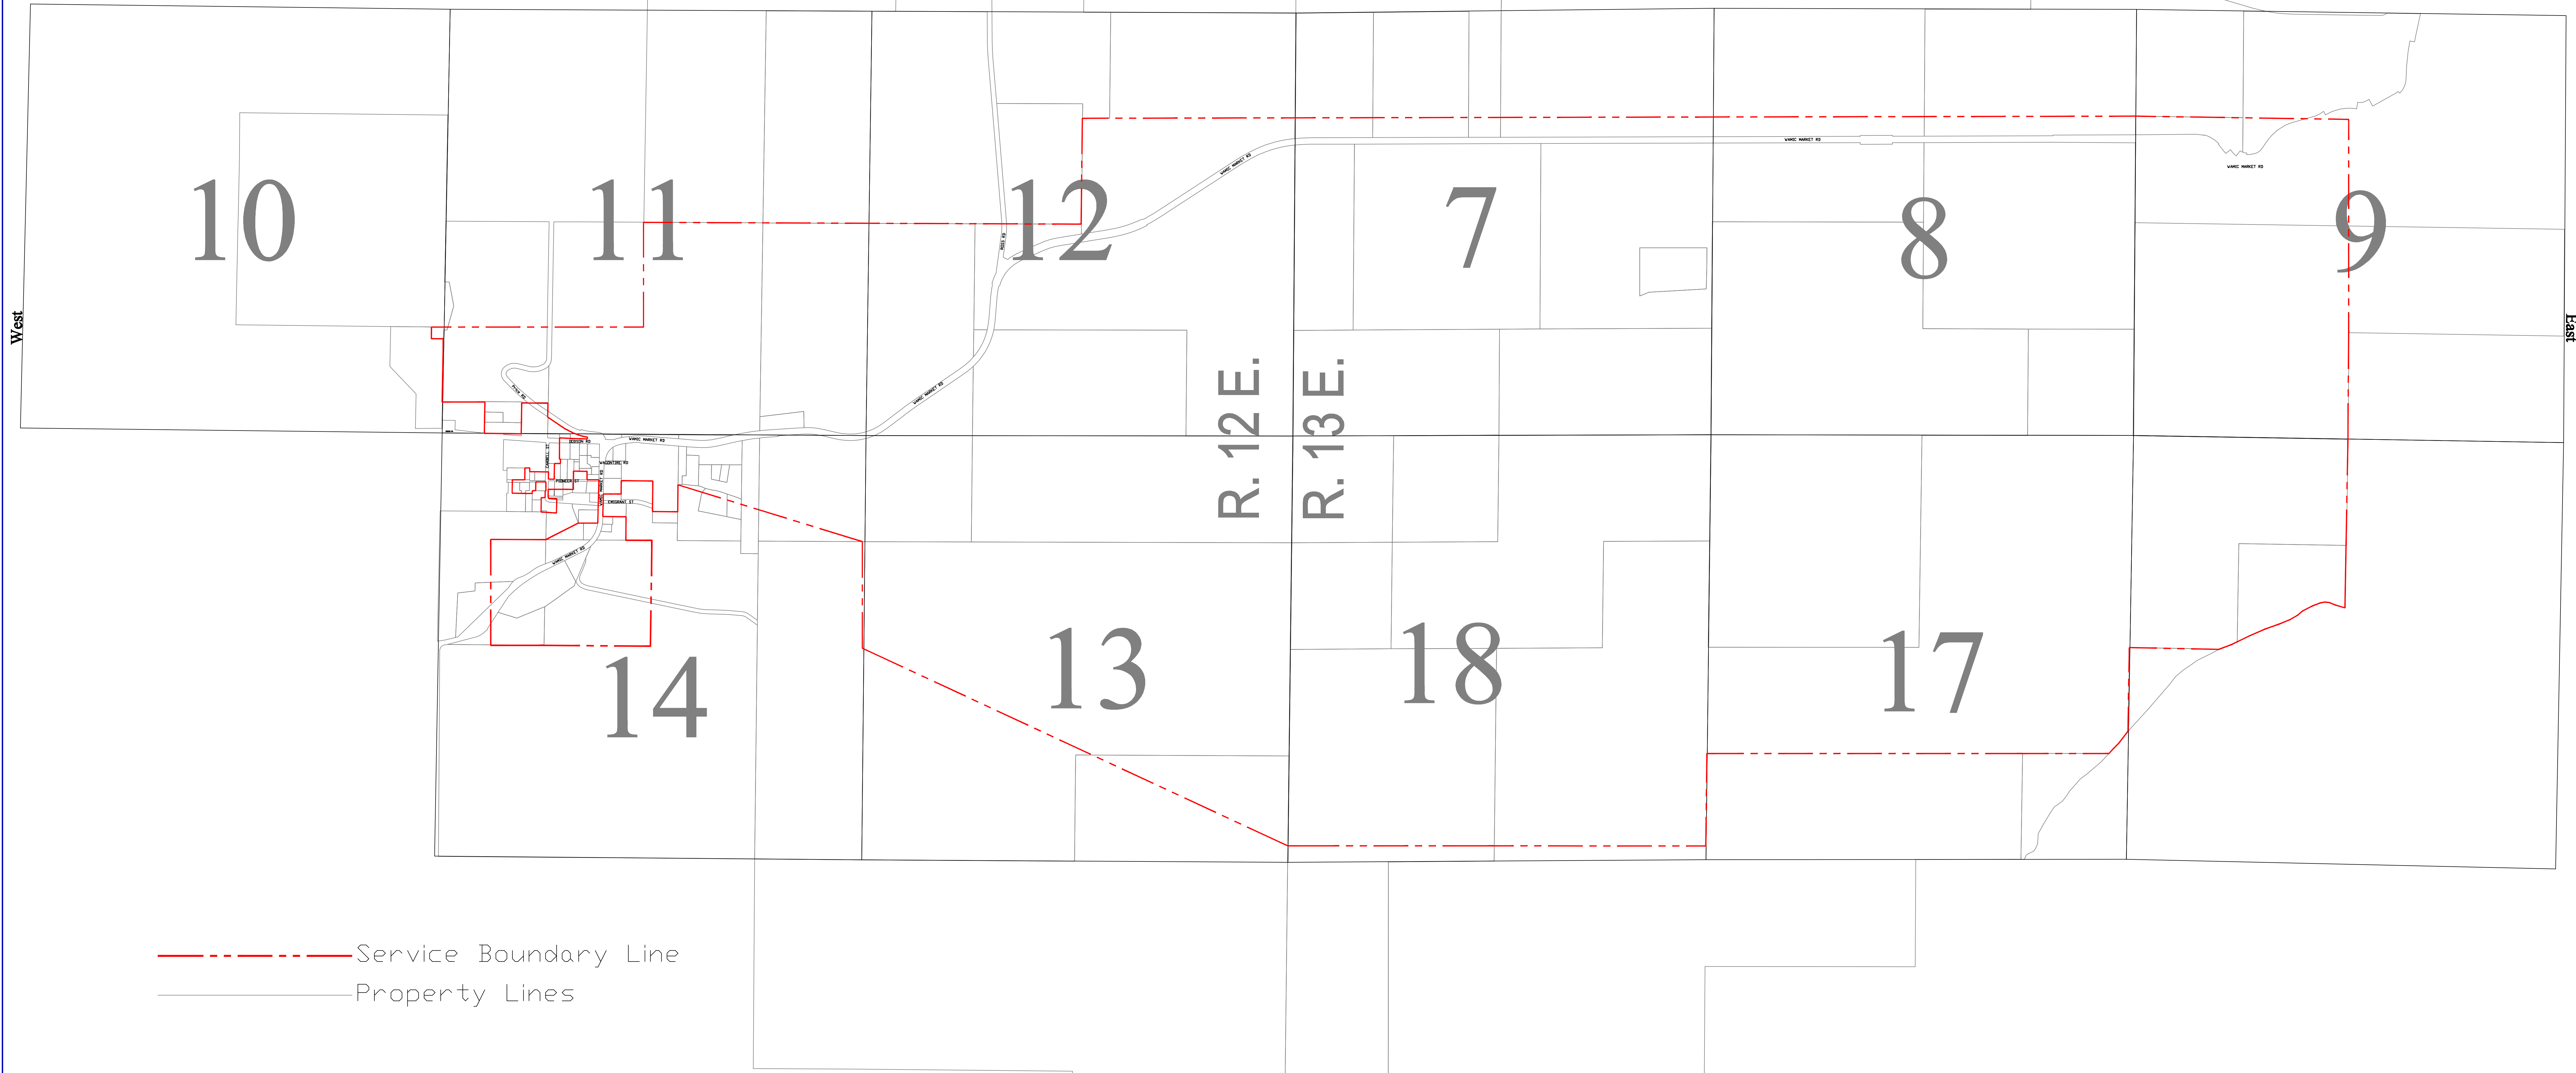

North

T. 4 S.

West

East

- - - - - Service Boundary Line  
 \_\_\_\_\_ Property Lines

South

Date	Revision	Int.	Date	Revision	Int.

Notes: WAMIC AND SURROUNDING AREA

Northern Wasco County PUD  
 The Dalles, Oregon  
 2345 River Road, The Dalles, Oregon 97058  
 Office: 541-296-2226, Fax: 541-298-5407

Detail Map